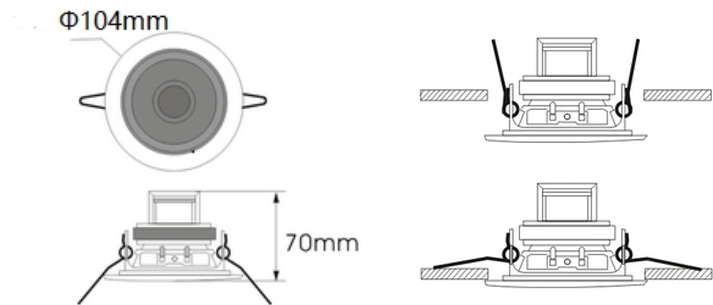

## Feature:

- Commercial waterproof ceiling speaker with 100V transformer
- Spot mini size ceiling speaker
- Compact size consistent with spot lighting and architectural design
- 100V power taps 6-3-1.5W
- 3" full range driver unit
- Stainless painted steel enclosure and steel grille in white
- In-ceiling quick installation by spring clip

## Specification:

Model	CSK-36E
Description	3" Ceiling Speaker
100V Power Taps	6-3-1.5W
Frequency Response	90-15KHz
SPL(@1W/m)	87±3dB
Speaker Unit	3" full range driver unit
Cutout Size	Ø85mm
Dimension	Ø104×70mm
Material	Stainless painted steel enclosure and steel grille in white
Weight	0.4kg

## Dimension & Mounting: