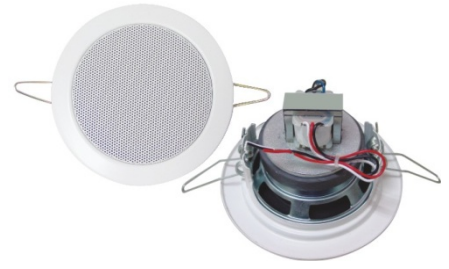

# 3" Ceiling Speaker CSK-36E

## Feature:

- Commercial waterproof ceiling speaker with 100V transformer
- Spot mini size ceiling speaker
- Compact size consistent with spot lighting and architectural design
- 100V power taps 6-3-1.5W
- 3" full range driver unit
- Stainless painted steel enclosure and steel grille in white
- In-ceiling quick installation by spring clip

## Specification:

Model	CSK-36E
Description	3" Ceiling Speaker
100V Power Taps	6-3-1.5W
Frequency Response	90-15KHz
SPL(@1W/m)	87±3dB
Speaker Unit	3" full range driver unit
Cutout Size	Ø85mm
Dimension	Ø104×70mm
Material	Stainless painted steel enclosure and steel grille in white
Weight	0.4kg