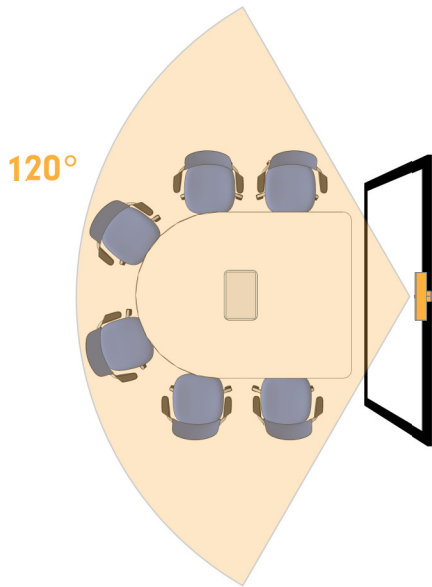

UHD-200AF Panoramic 4K video technology

HD-100Mini

HIGH DEFINITION CAMERA

- Full HD : 1920 x 1080 @ 30 fps. / HD : 1280 x 720 @ 30 fps.
- 87° Wide view angle.
- Built-in microphones.
- USB Plug and play Powered by USB 2.0 cable.
- Easy to install on any device, say, LCD screen, laptop, table for tripod.
- Superb High-definition Image With high quality CMOS sensor.
- Multiple Video Compression Support H.264/H.265, MJPEG, YUV to made video play smoothly.