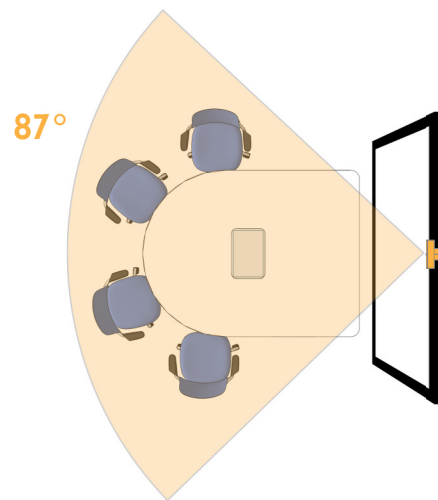

UHD-200AF Panoramic 4K video technology

HD-100Mini

HIGH DEFINITION CAMERA

- Full HD : 1920 x 1080 @ 30 fps. / HD : 1280 x 720 @ 30 fps.
- 87° Wide view angle.
- Built-in microphones.
- USB Plug and play Powered by USB 2.0 cable.
- Easy to install on any device, say, LCD screen, laptop, table for tripod.
- Superb High-definition Image With high quality CMOS sensor.
- Multiple Video Compression Support H.264/H.265, MJPEG, YUV to made video play smoothly.

HD-100Mini Panoramic HD video technology

UHD-200AF AUTO-FRAMING

Intelligent Zoom automatically includes everyone in the conversation, zooming in whenever meeting participants are present.

1 people in the meeting room